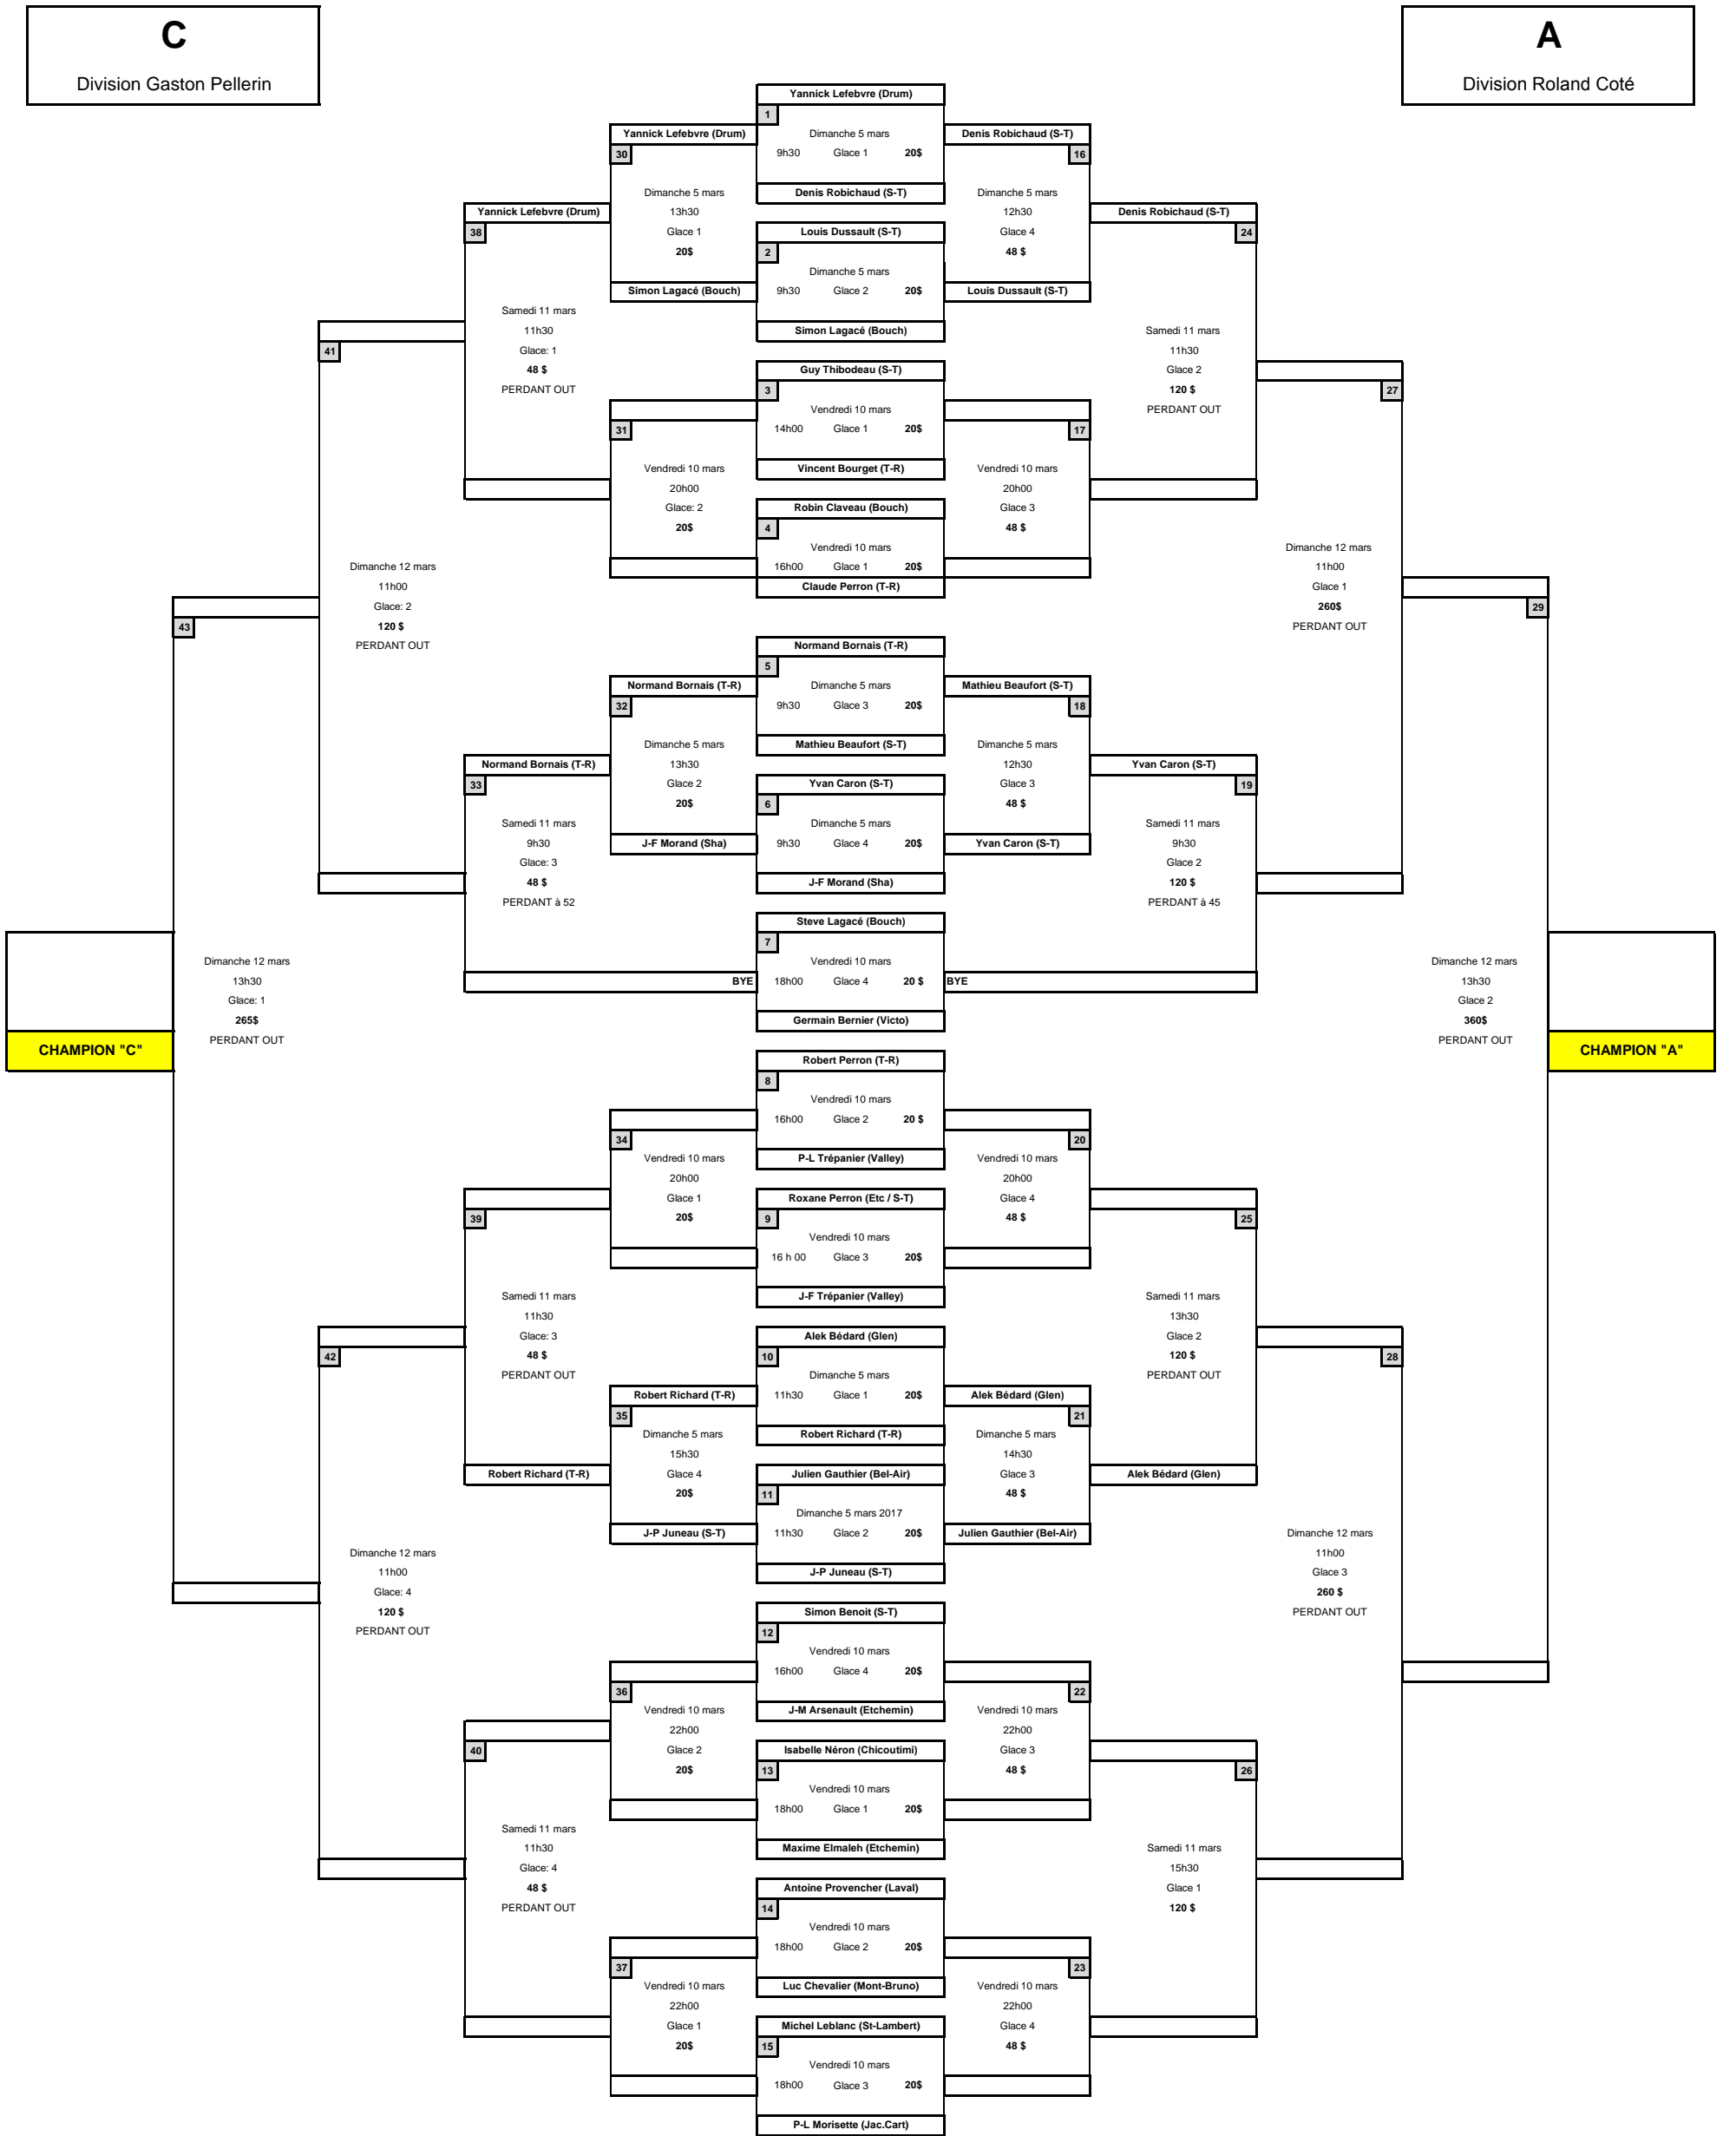

**C**

Division Gaston Pellerin

**A**

Division Roland Coté

CHAMPION "C"

CHAMPION "A"